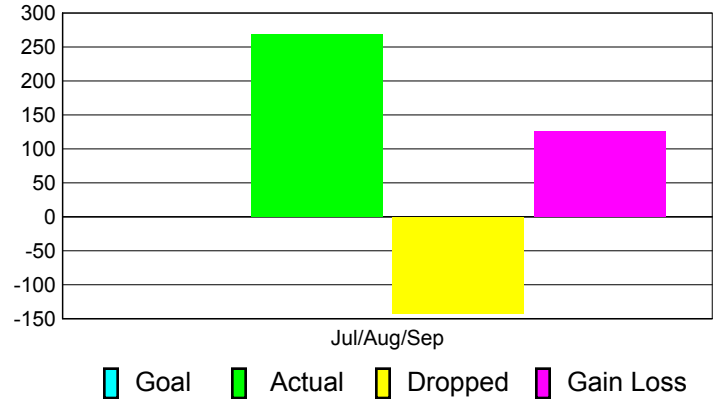

Membership Results 2011-2012

Goal, New, Dropped, Gain/Loss