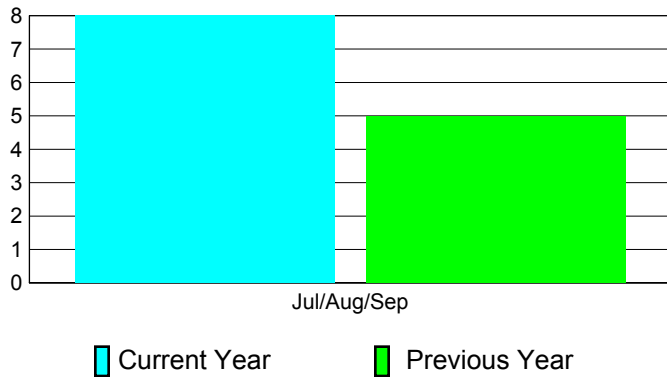

2011-2012 GMT Reports for District (or Undistricted) **District 325 A**

GMT: **SANGEETA JATIA**

Location: **NEPAL**

GMT CA: **6**

CLUBS

**Club Results
2011-2012**

**Clubs
2010-2011**

Month	New Club Goal	Actual New Clubs	Actual Dropped Clubs	Gain/Loss of Clubs	Gain/Loss of Clubs
Jul/Aug/Sep		8	0	8	5
Totals		8	0	8	5

Club Results 2011-2012

Goal, New, Dropped, Gain/Loss

Comparison of Club Gain/Loss

Current Year Compared to the Previous Year

YTD Status Quo Clubs 2011-2012

Status Quo Clubs Compared to Status Quo Members

MEMBERSHIP