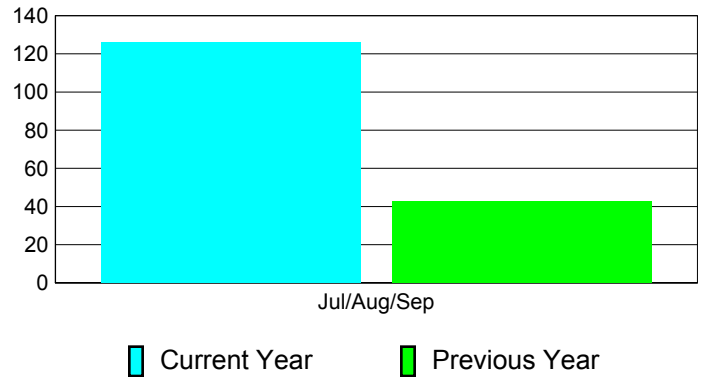

**Membership Results
2011-2012**

**Membership
2010-2011**

Month	Net Memb Goal	Actual New Memb	Actual Dropped Memb	Gain/Loss of Memb	Gain/Loss of Memb
Jul/Aug/Sep		268	-142	126	43
Totals		268	-142	126	43

Membership Results 2011-2012

Goal, New, Dropped, Gain/Loss

Comparison of Membership Gain/Loss

Current Year Compared to the Previous Year

Gender Comparison 2011-2012

Male Female