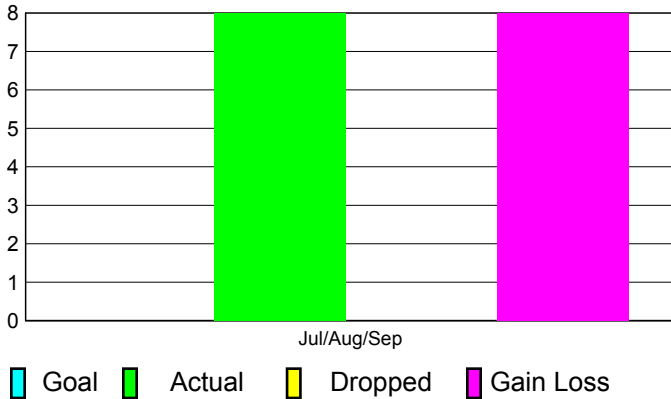

2011-2012 GMT Reports for District (or Undistricted) **District 325 A**

GMT: **SANGEETA JATIA**

Location: **NEPAL**

GMT CA: **6**

CLUBS

**Club Results
2011-2012**

**Clubs
2010-2011**

Month	New Club Goal	Actual New Clubs	Actual Dropped Clubs	Gain/Loss of Clubs	Gain/Loss of Clubs
Jul/Aug/Sep		8	0	8	5
Totals		8	0	8	5

Club Results 2011-2012

Goal, New, Dropped, Gain/Loss

Comparison of Club Gain/Loss

Current Year Compared to the Previous Year

YTD Status Quo Clubs 2011-2012

Status Quo Clubs Compared to Status Quo Members

MEMBERSHIP