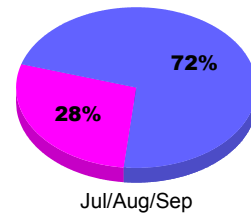

**Membership Results
2011-2012**

**Membership
2010-2011**

Month	Net Memb Goal	Actual New Memb	Actual Dropped Memb	Gain/Loss of Memb	Gain/Loss of Memb
Jul/Aug/Sep		268	-142	126	43
Totals		268	-142	126	43

Membership Results 2011-2012

Goal, New, Dropped, Gain/Loss

Comparison of Membership Gain/Loss

Current Year Compared to the Previous Year

Gender Comparison 2011-2012

Male Female